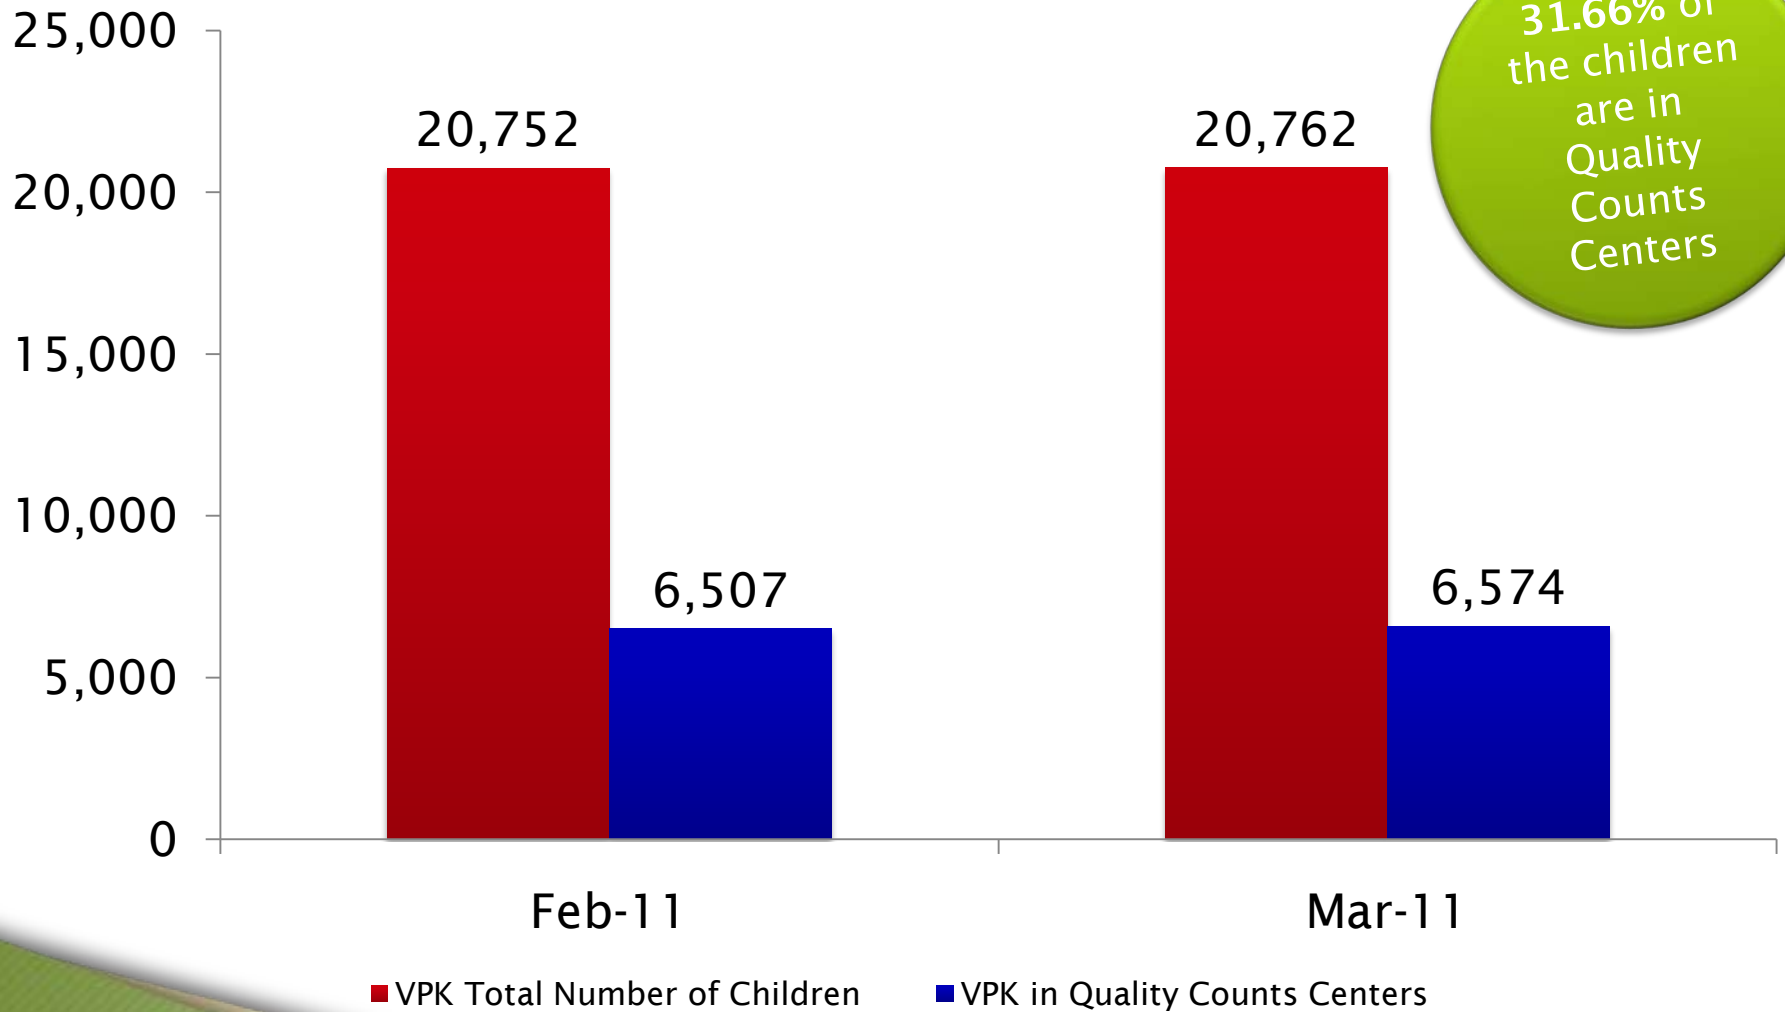

Legislative Update - VPK

	House PreK- 12 Appropriations Recommendations	Senate PreK- 12 Appropriations Recommendations
Total VPK Budget	\$384,606,382	\$414,401,631
Base Student Allocation	School Year \$2,383 Summer \$2,027	School Year \$2,553 Summer \$2,172
Coalition Administrative Spending	4% (Current 4.5%)	4.5%
Teacher to Student Ratio	School Year: 1:11 and 2:20	Not specifically addressed at this time

Note: Some sites are accredited by more than one accrediting body.

SR Children in Quality Counts Centers

VPK Children in Quality Counts Centers

VPK LOW PERFORMING PROVIDERS

VPK Low Performing Providers

- **Implications of being a LLP**
 - Programs may be perceived by the public as being deficient
- **Both UCP Seminole Child Development Center and UCP Holloway Downtown Center serve a higher rate of children with special needs**
 - They both qualified for a Good Cause Exemption
- **Only programs that have been an LPP for 4 or more consecutive years may appeal to the DOE**
- **Note: Monroe has no Low Performing Providers**