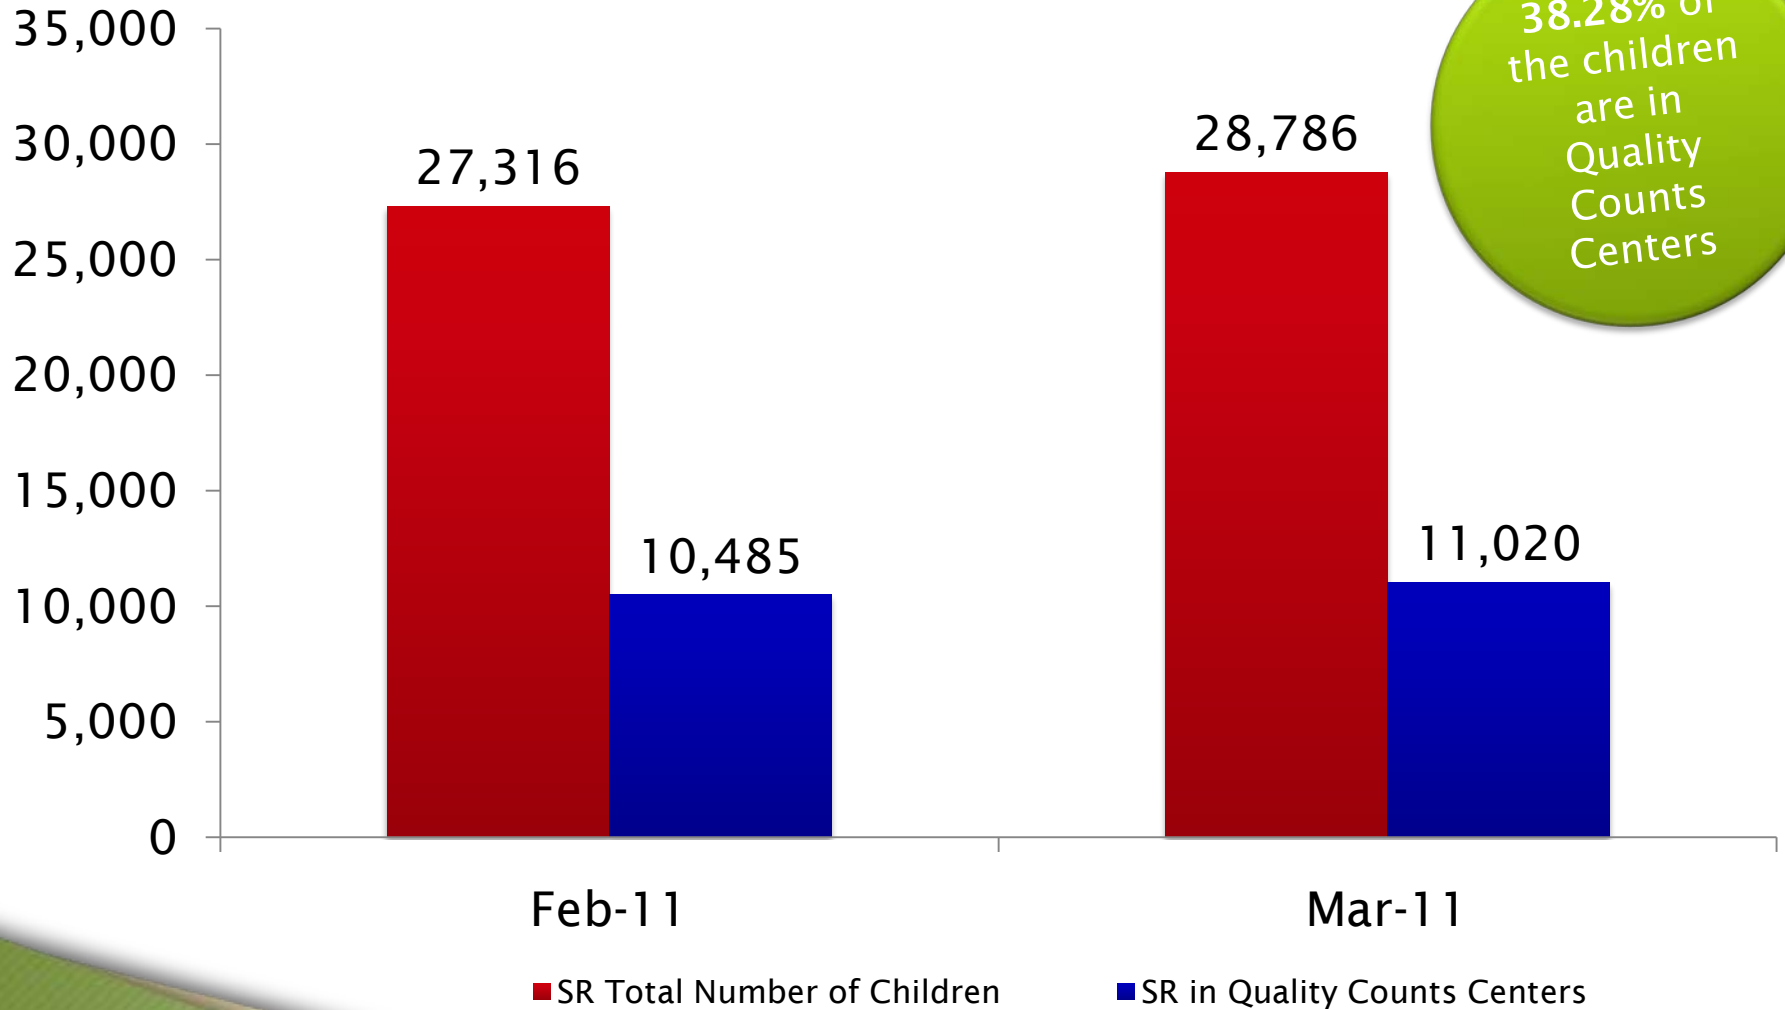

Legislative Update - VPK

	House PreK- 12 Appropriations Recommendations	Senate PreK- 12 Appropriations Recommendations
Total VPK Budget	\$384,606,382	\$414,401,631
Base Student Allocation	School Year \$2,383 Summer \$2,027	School Year \$2,553 Summer \$2,172
Coalition Administrative Spending	4% (Current 4.5%)	4.5%
Teacher to Student Ratio	School Year: 1:11 and 2:20	Not specifically addressed at this time

Note: Some sites are accredited by more than one accrediting body.

SR Children in Quality Counts Centers

VPK Children in Quality Counts Centers

VPK LOW PERFORMING PROVIDERS

VPK Low Performing Providers

- **Implications of being a LLP**
 - Programs may be perceived by the public as being deficient
- **Both UCP Seminole Child Development Center and UCP Holloway Downtown Center serve a higher rate of children with special needs**
 - They both qualified for a Good Cause Exemption
- **Only programs that have been an LPP for 4 or more consecutive years may appeal to the DOE**
- **Note: Monroe has no Low Performing Providers**