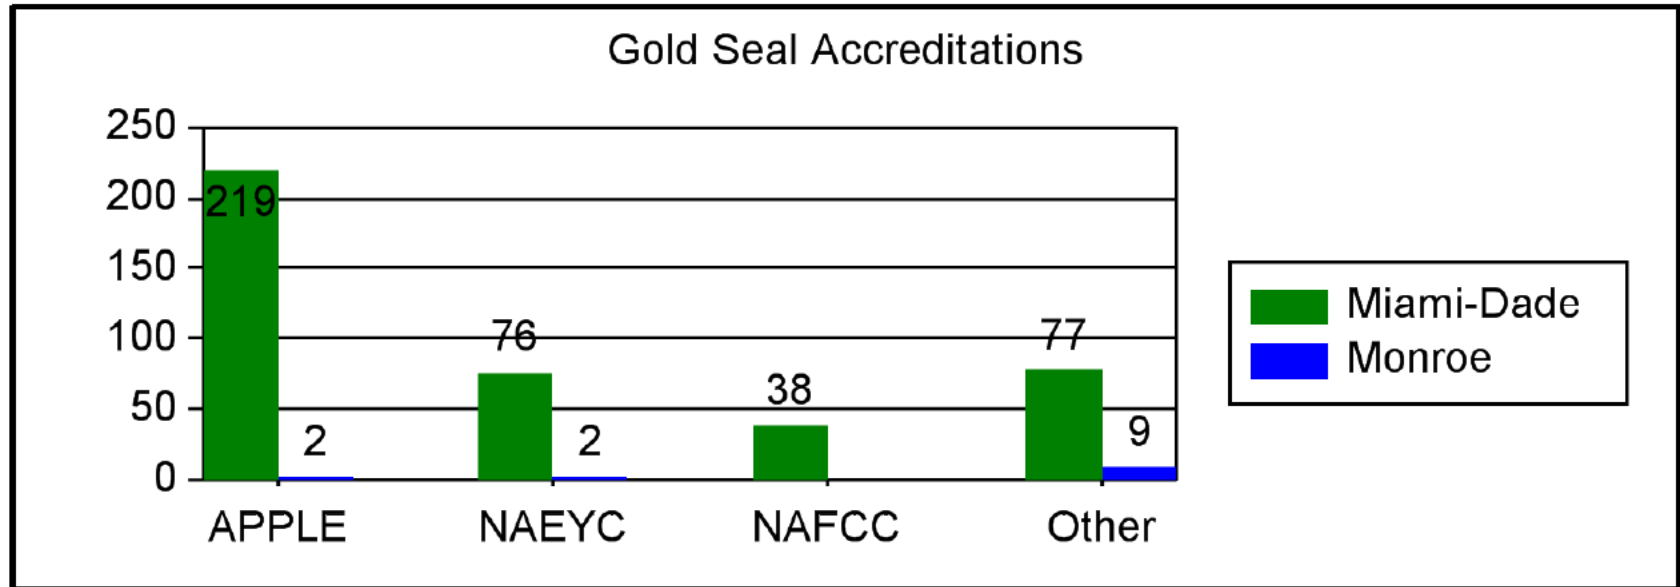

Miami-Dade/Monroe Gold Seal Sites

Note: Some sites are accredited by more than one accrediting body.